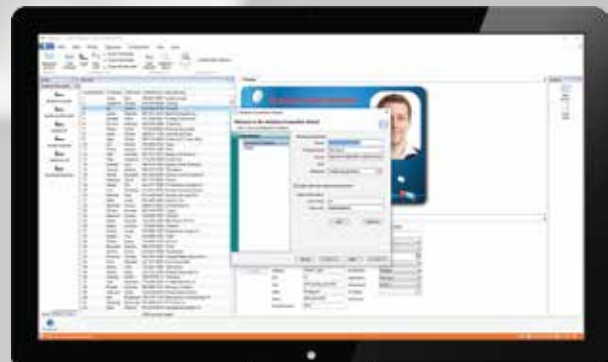

## Key Features

- Standalone or Concurrent Network Licensing
- Share Data Between Users w/Network Licensing
- Central and De-Central Printing Capability
- Activation Does Not Require USB Key
- Demo Edition Can Be Activated - No Starting Over!
- Customize Record Fields (Picklist, Required Fields, Date Select, etc.)
- Field Dropdown Picklist with Database Table Lookup
- No Mapping Fields to Database(s) = Connect & Go!
- Advanced Design Features in Card Designer
- User Guided Setup Wizards for Cards, MIFARE<sup>®</sup>, Database
- Editable Preloaded Card Samples
- Auto Fill Record Data with Document Scanner (OCR)
- User Activity Logging with Storage Items
- Each Card Can Have Own Settings (Database, Camera, Printer, etc.)
- Auto Switch Card Layout Based on Field Value
- Store Template/Image from ID or Fingerprint Scanner
- Customize Application Layout, Move Windows Around
- Prompt Value Before Printing Option
- Each Card Template can Push/Pull Data to Multiple Databases
- Automatic Printing and Set Printing Requirements
- Create Database Connect to Internal View/Query
- Multiple Records on One Template - Snap Cards
- User Profile Login w/Permissions - Control What Every User Can Do!
- Contactless Encoding, Mag Stripe, 1D & 2D Barcodes Support
- Multiple Card Sizes
- Easily Integrate with CardExchange<sup>®</sup> Visitor Management Software
- Enhanced Printing and Encoding Capabilities
- Print Farm Setup with Print Dispatcher and Print Server Editions
- Print to Windows Printers

*\* Visit our website for a complete comparison chart outlining each edition features or to see a list of currently supported devices.*

Download a free Demo Edition today at:  
[www.cardexchangesolutions.com](http://www.cardexchangesolutions.com)

Easy Setup

Badge Design

Connectivity

**Authorizations**

**Encoding**